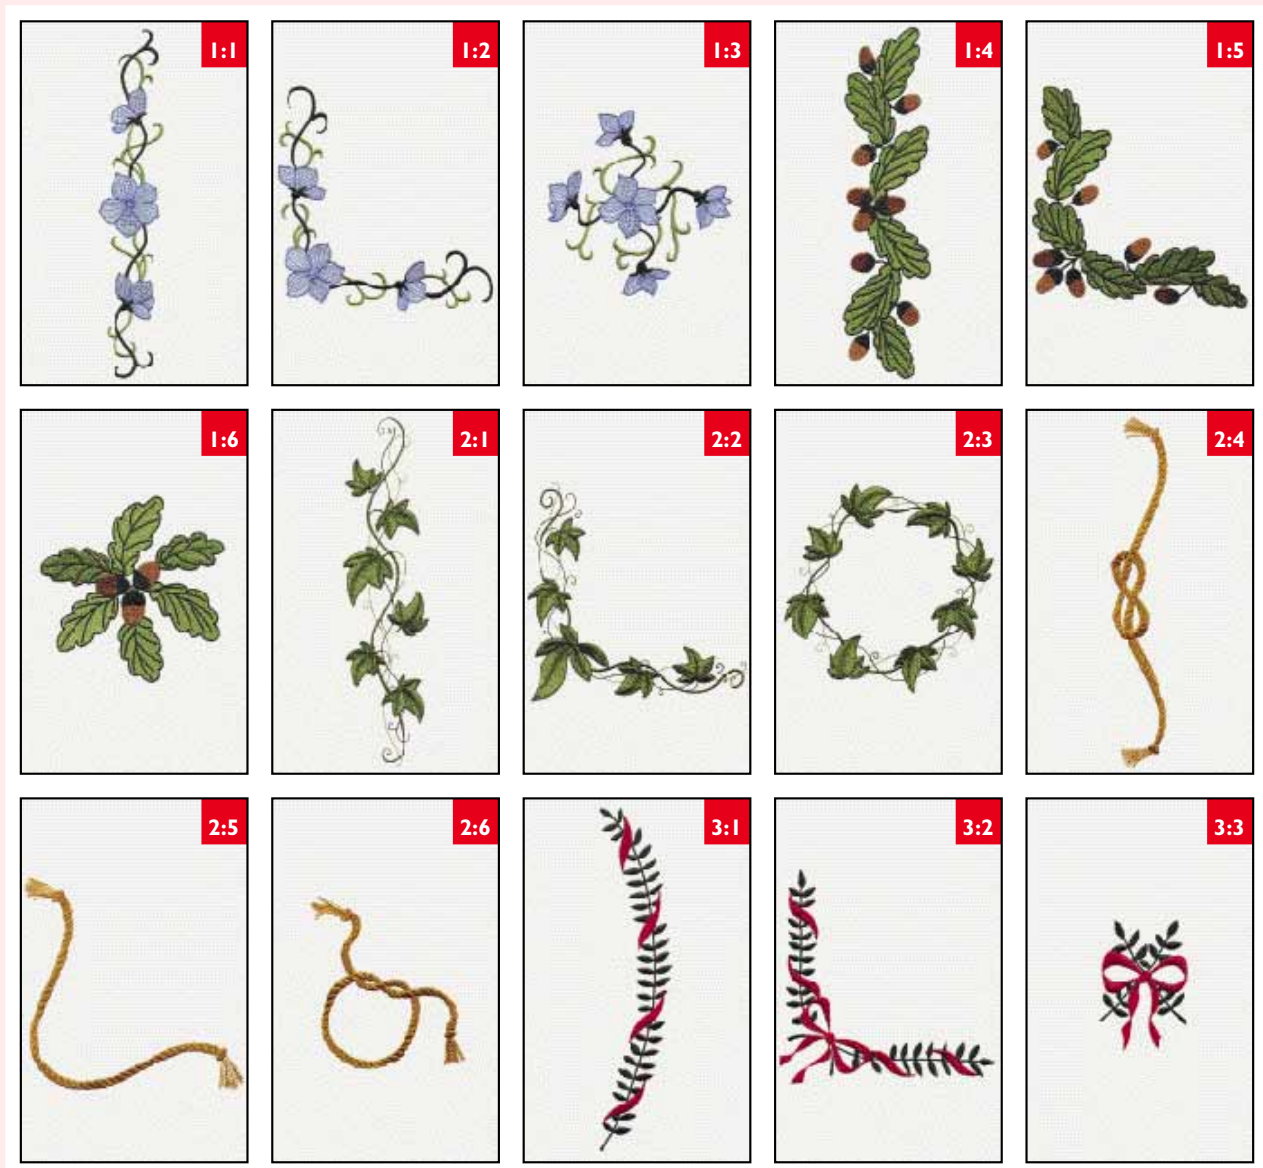

Embroidery *disk 103*

Designer Borders by Anna Haraldsson

Designs 150 x 240 mm 6 x 9.6 inch.